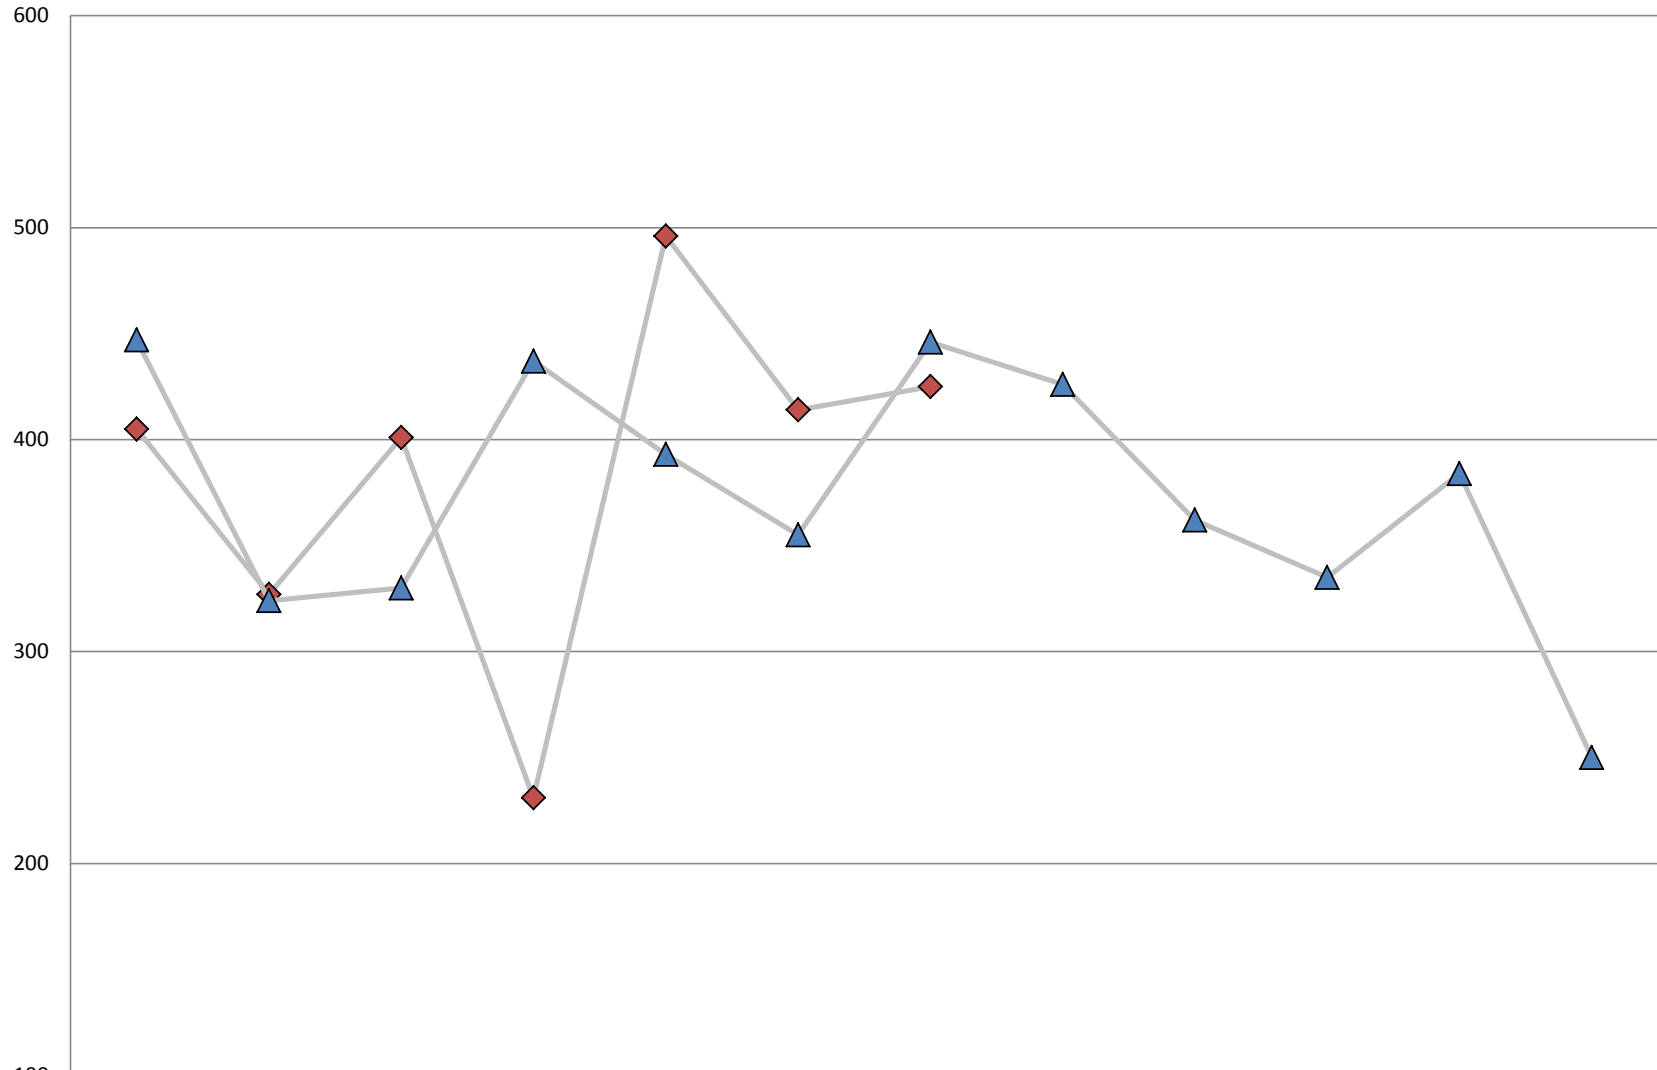

AVA Awards Processed 2012-2013 Monthly Comparisons

	January	February	March	April	May	June	July	August	September	October	November	December
◆ 2013	405	327	401	231	496	414	425	426	362	335	384	250
▲ 2012	447	324	330	437	393	355	446	426	362	335	384	250