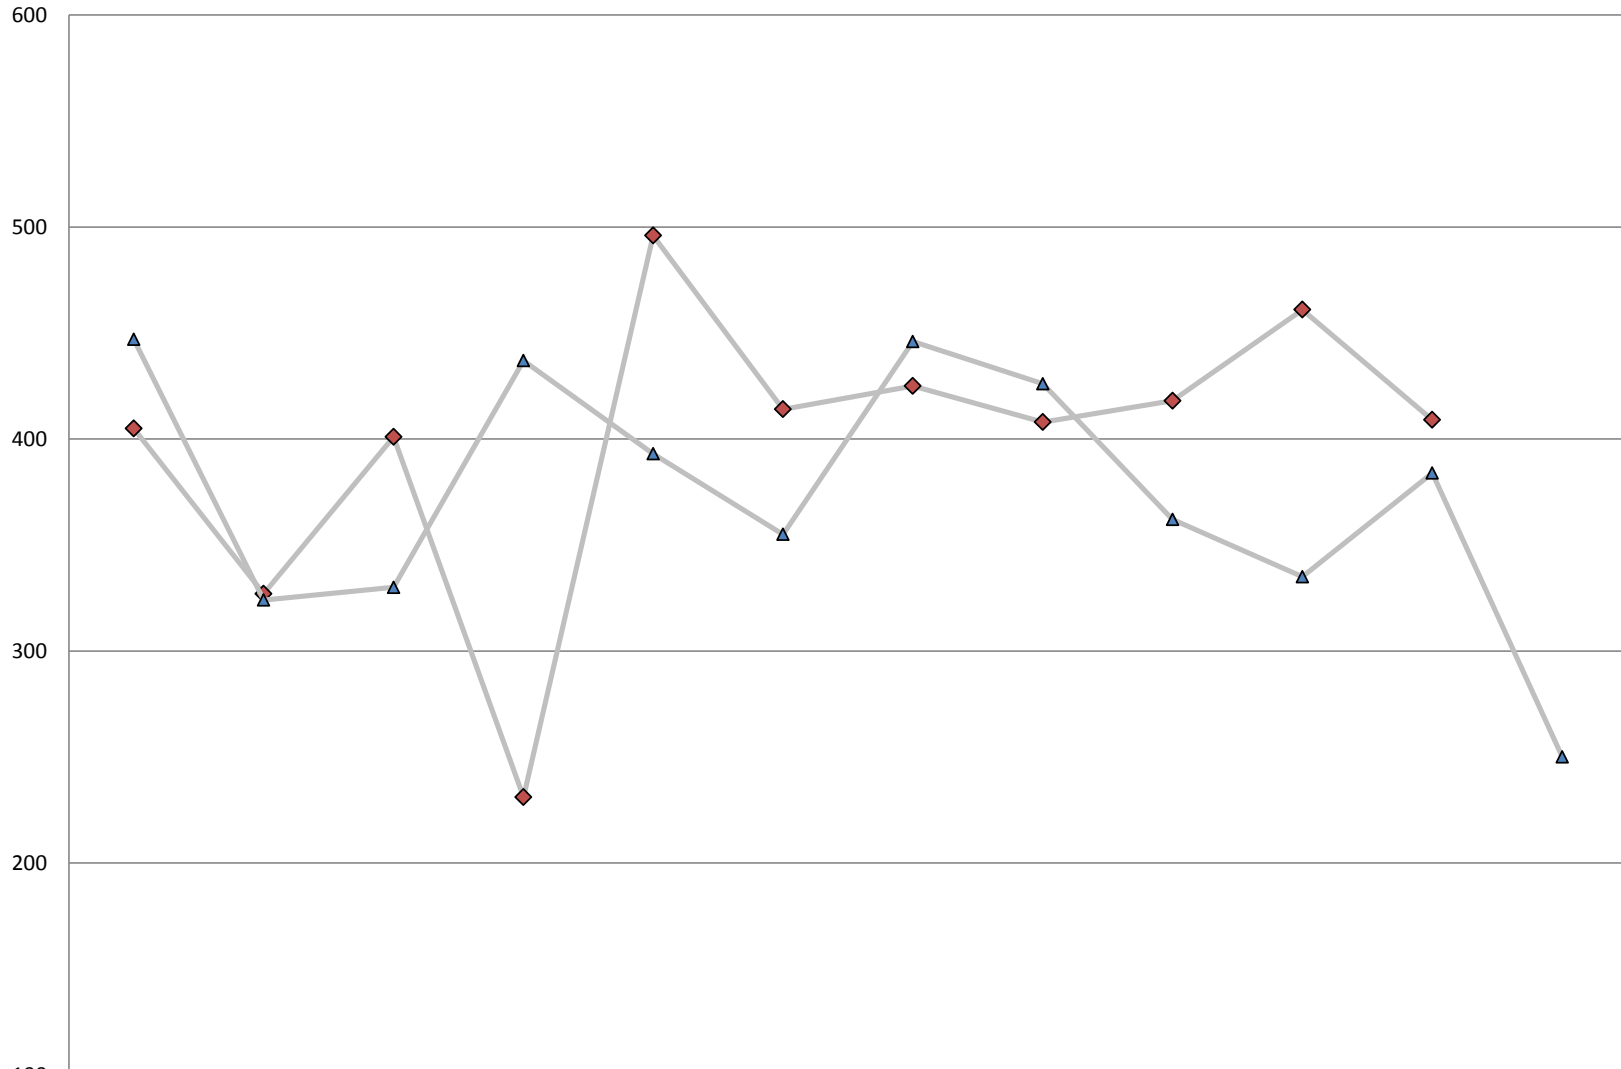

AVA Awards Processed 2012-2013 Monthly Comparisons

	January	February	March	April	May	June	July	August	September	October	November	December
◆ 2013	405	327	401	231	496	414	425	408	418	461	409	
▲ 2012	447	324	330	437	393	355	446	426	362	335	384	250