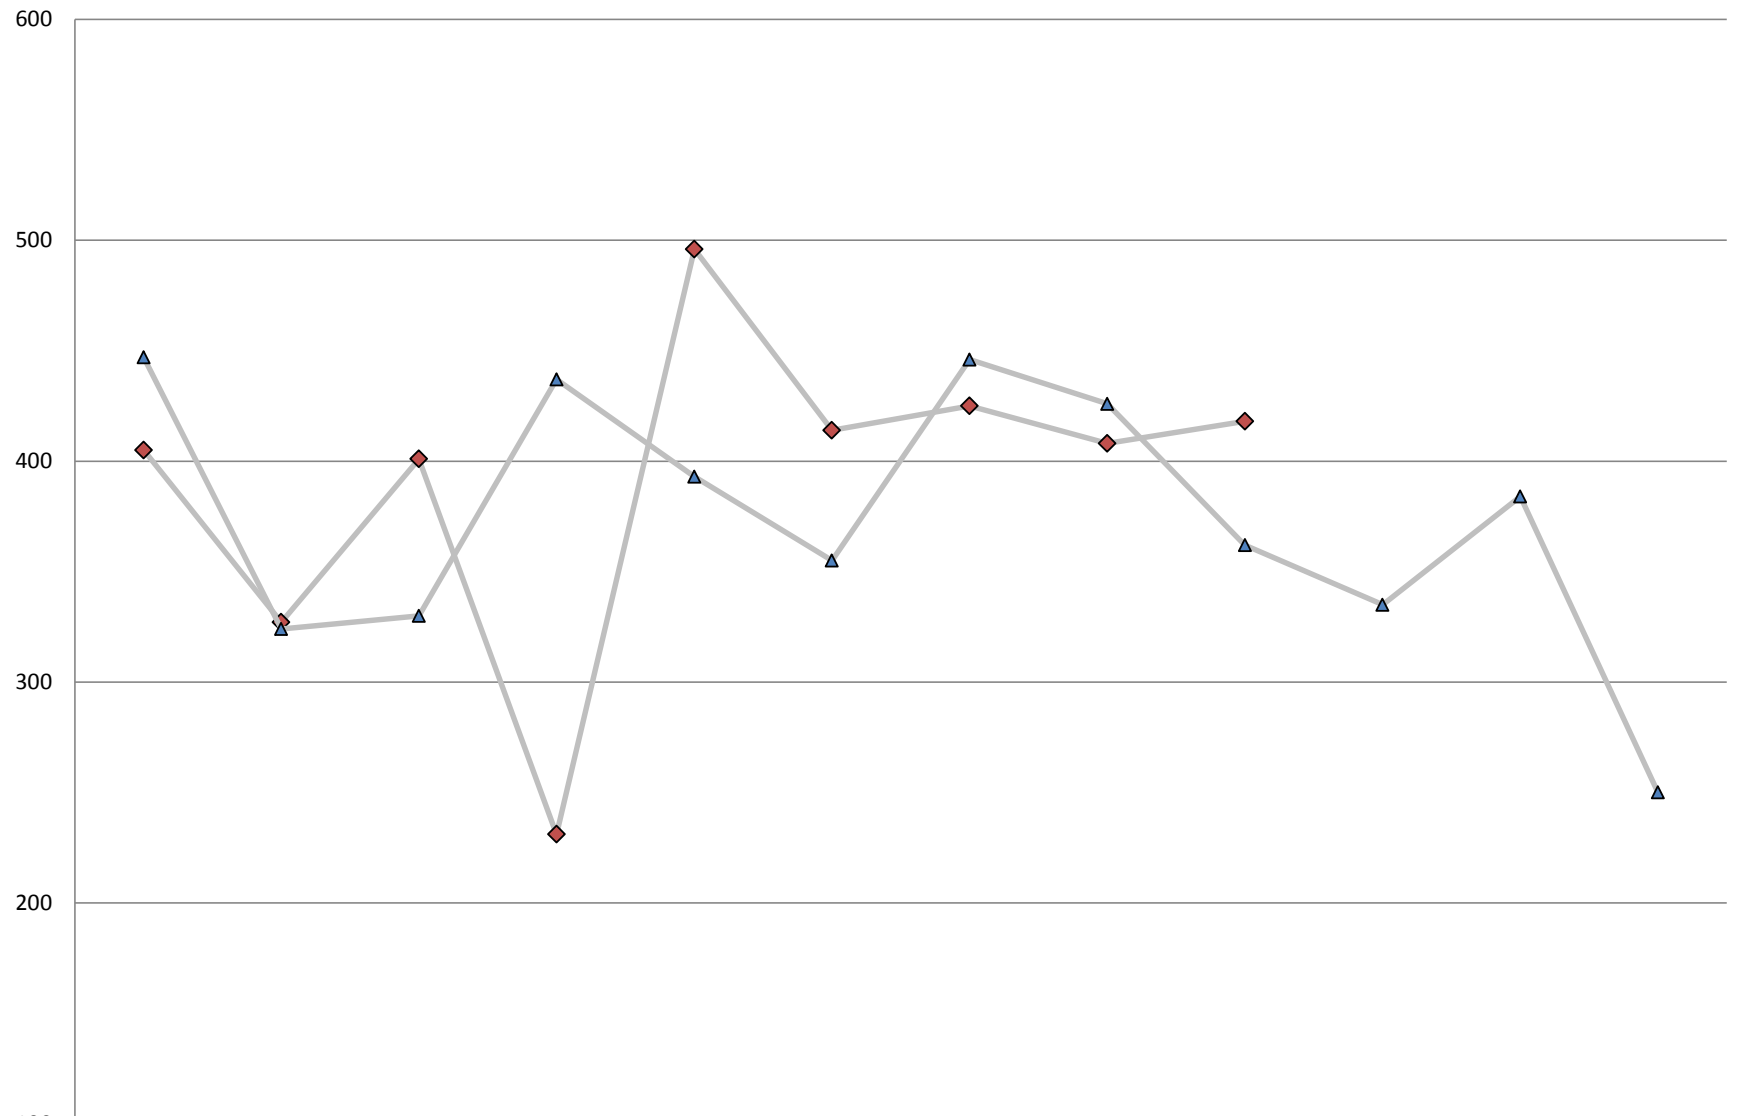

AVA Awards Processed 2012-2013 Monthly Comparisons

	January	February	March	April	May	June	July	August	September	October	November	December
◆ 2013	405	327	401	231	496	414	425	408	418			
▲ 2012	447	324	330	437	393	355	446	426	362	335	384	250